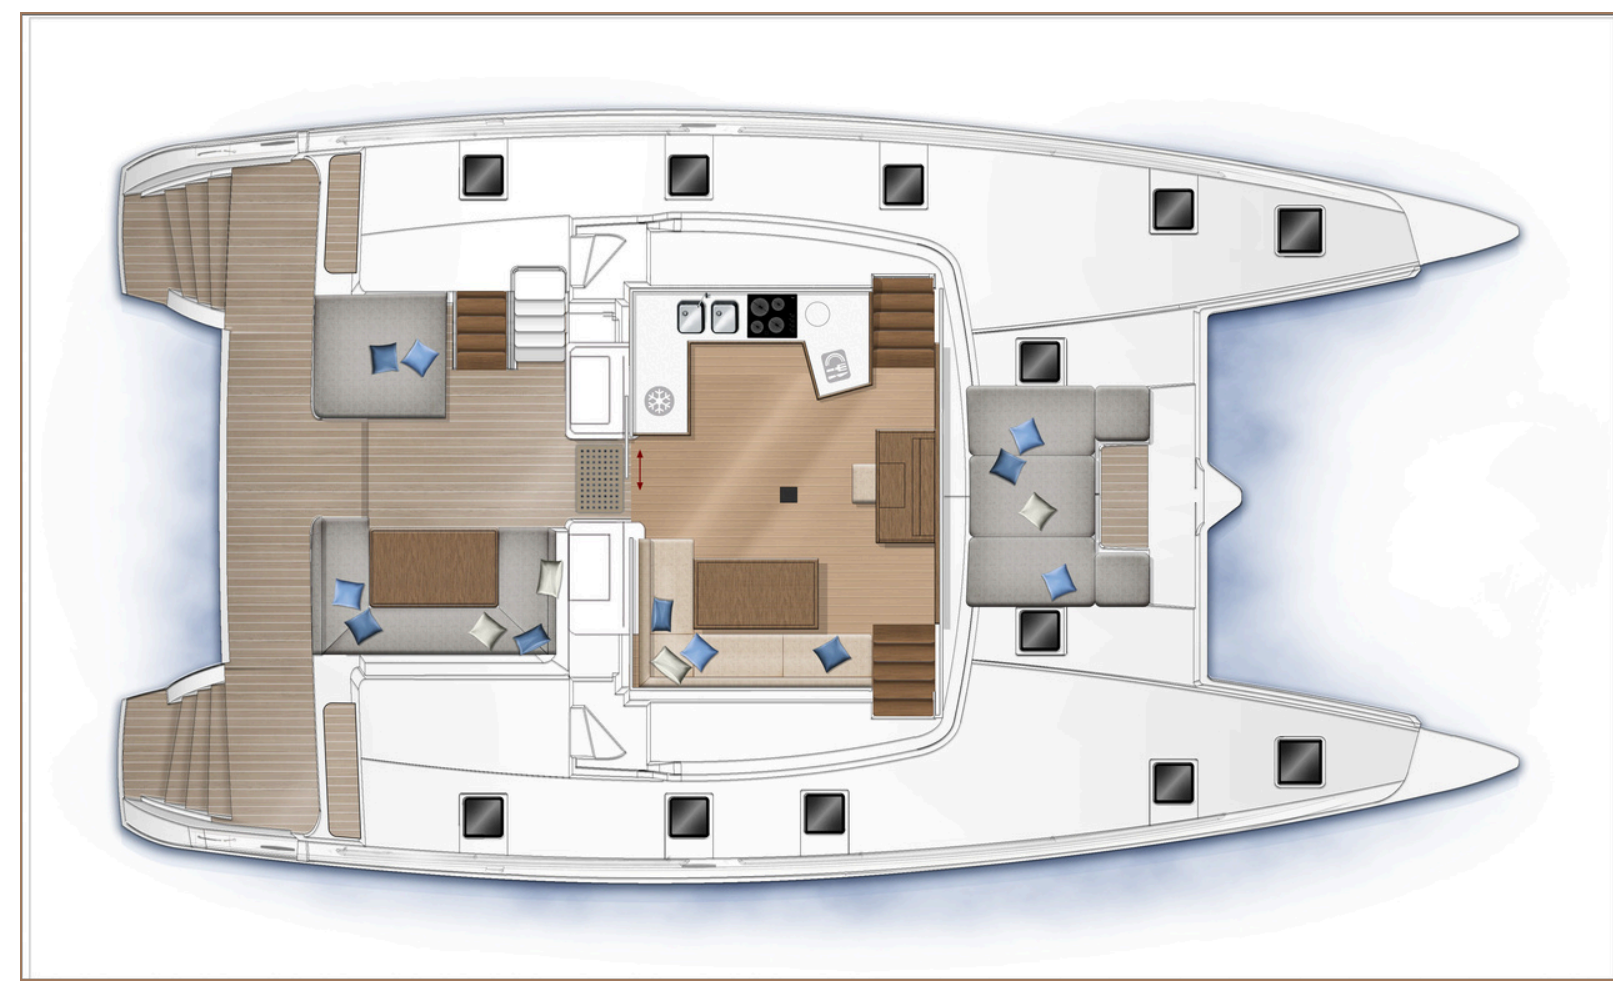

TAKAMAKA

LAGOON 52

52F Unrivalled capacity for shared memories

The Takama catamaran is a Lagoon 52 specially designed for trips to the Seychelles, offering an exceptional cruising experience with its 6 spacious cabins. This luxury catamaran is ideal for groups or families wishing to explore the beautiful Seychelles islands in comfort and style.

With 6 well-appointed cabins, Takama can accommodate up to 12 guests + 2 crew, giving everyone a private space to relax and recharge

The cabins are equipped with comfortable beds, practical storage and en-suite bathrooms, ensuring a pleasant stay on board.

The Lagoon 52 is renowned for its elegant design and spacious living areas. Takama is no exception, offering a light and airy saloon, a fully equipped galley and an indoor/outdoor dining area to enjoy al fresco dining while admiring the spectacular ocean views.

6 CABINS

14 PAX

5 DOUBLE BED CABINS

1 TWIN BED CABINS

2 FRONT SPEAK FITTED TO ACCOMMODATE THE CREW

Building year:
2016

Width :
8,60m

Couchages :
14